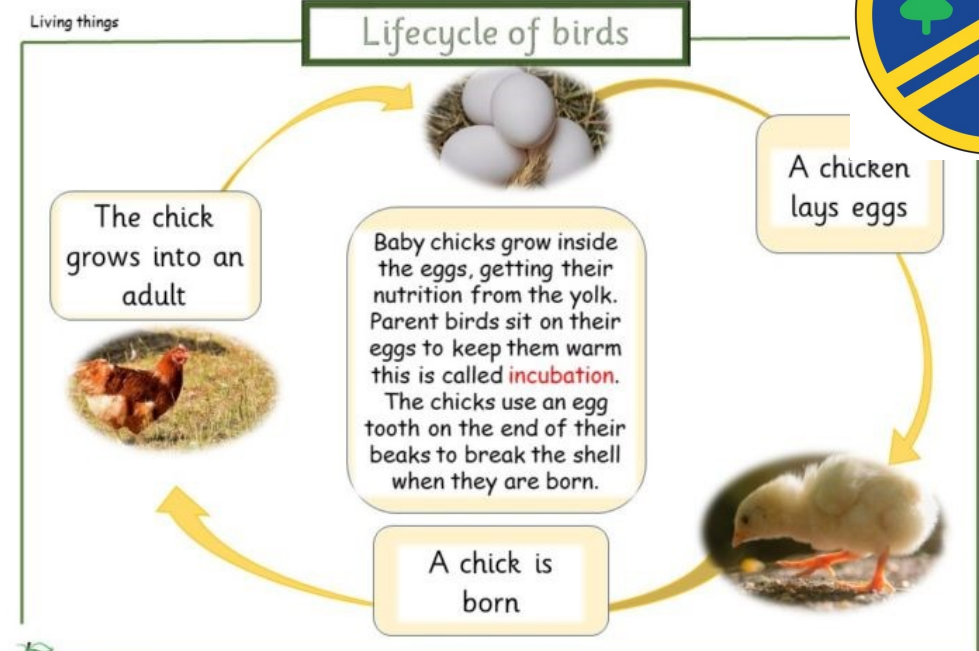

Highwood School—Year 5—Summer 1-Life Cycles

Highwood School—Year 5—Summer 1-Life Cycles

My Mini Anchor Chart

Plant Life Cycle

All living things have a life cycle. A life cycle is the stages of development and growth living things go through. This is a life cycle of a plant.

Gestation Periods	
Species	Days
Asian Elephant	645
Cow	284
Human	266
Chimpanzee	227
Black Bear	210
Lion	108
Dog	63
Rabbit	33

Lifespans	
Species	Years
Hedgehog	3
Deer mouse	5.5
Grey wolf	20
Brown Bear	25
Chimpanzee	55
Elephant	56
Human	80
Bowhead whale	200