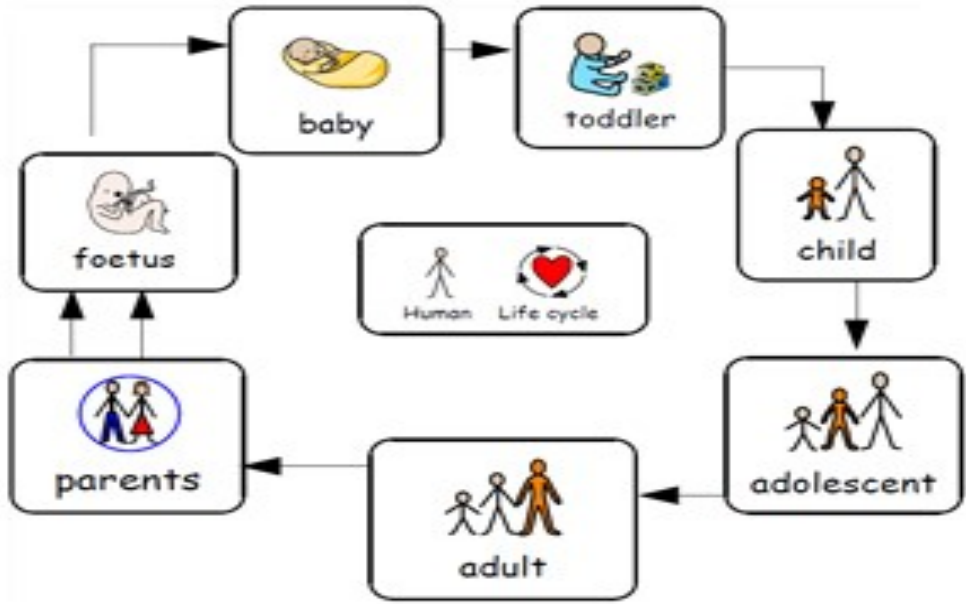

Highwood School—Year 5—Summer 1-Life Cycles

Highwood School—Year 5—Summer 1-Life Cycles

My Mini Anchor Chart

Plant Life Cycle

All living things have a life cycle. A life cycle is the stages of development and growth living things go through. This is a life cycle of a plant.

Gestation Periods	
Species	Days
Asian Elephant	645
Cow	284
Human	266
Chimpanzee	227
Black Bear	210
Lion	108
Dog	63
Rabbit	33

Lifespans	
Species	Years
Hedgehog	3
Deer mouse	5.5
Grey wolf	20
Brown Bear	25
Chimpanzee	55
Elephant	56
Human	80
Bowhead whale	200