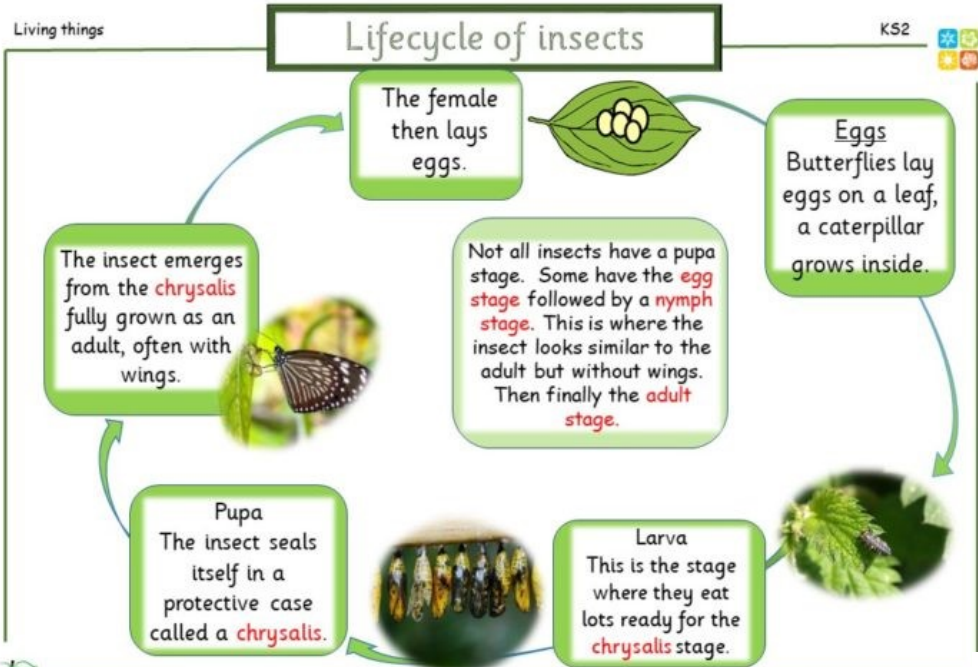

Highwood School—Year 5—Summer 1-Life Cycles

Highwood School—Year 5—Summer 1-Life Cycles

My Mini Anchor Chart

Plant Life Cycle

All living things have a life cycle. A life cycle is the stages of development and growth living things go through. This is a life cycle of a plant.

Gestation Periods	
Species	Days
Asian Elephant	645
Cow	284
Human	266
Chimpanzee	227
Black Bear	210
Lion	108
Dog	63
Rabbit	33

Lifespans	
Species	Years
Hedgehog	3
Deer mouse	5.5
Grey wolf	20
Brown Bear	25
Chimpanzee	55
Elephant	56
Human	80
Bowhead whale	200