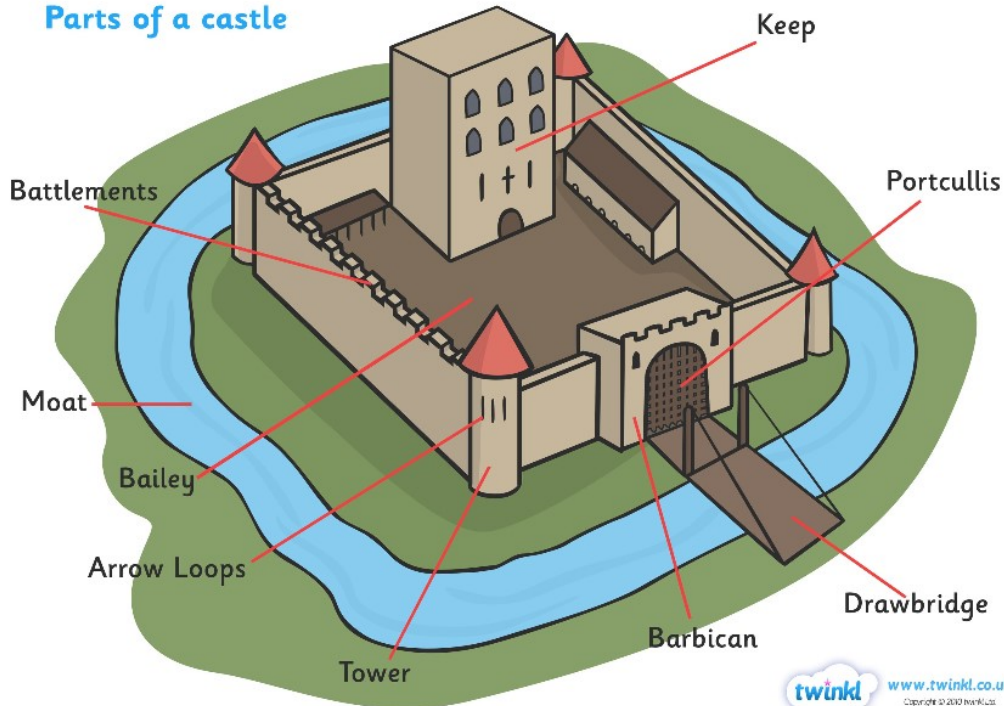

Highwood School—Year 1—Spring 2-Castles

Parts of a castle

William The Conqueror started to build Windsor Castle in 1070. It took 16 years to build.

There are approximately 1500 castles in England.

 ©2017 www.melloo.co.uk

Donnington Castle in England suffered the longest known siege. It lasted from July 1644 to April 1646.

Castle defenders often used heated sand to defend themselves against attackers.

Fairy Tale Phrases

Once upon a time...